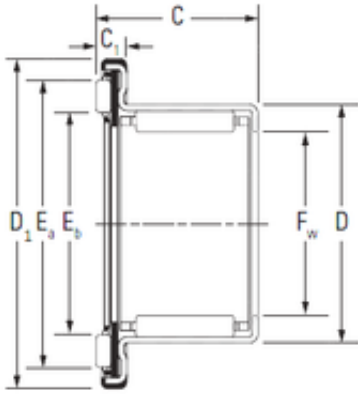

Pasta Drinking Straws Extruder Manufa...

High Yield Artificial Rice Extruder/machine/machinery Made In China

Bearing No.

Size	25x37x22.2 mm
Bore Diameter	25 mm
Outer Diameter	37 mm
Width	22,2 mm
d	25 mm
D	37 mm
C	22,2 mm

Bearing 2D drawings and 3D CAD models